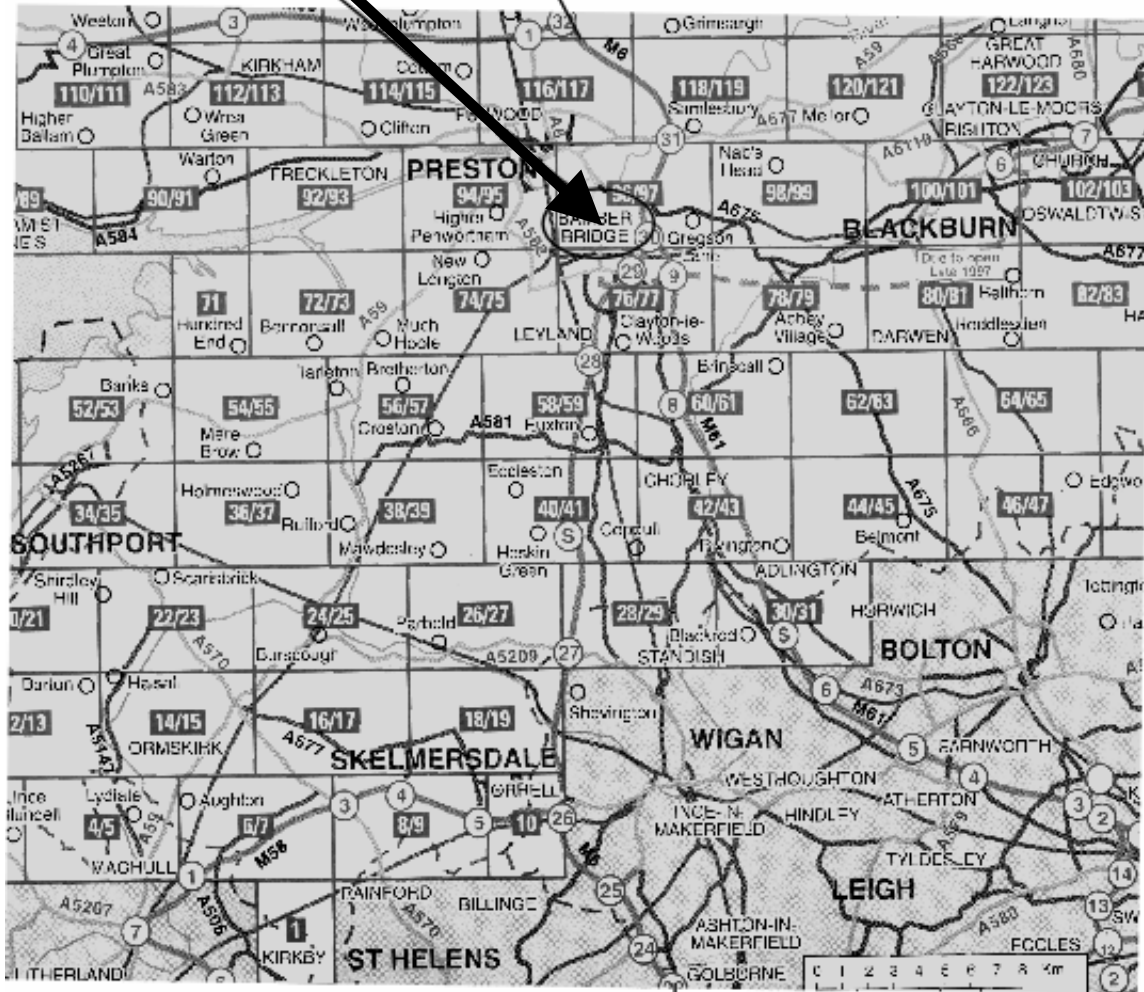

SHOW HALL

M6 NORTH

M6 SOUTH